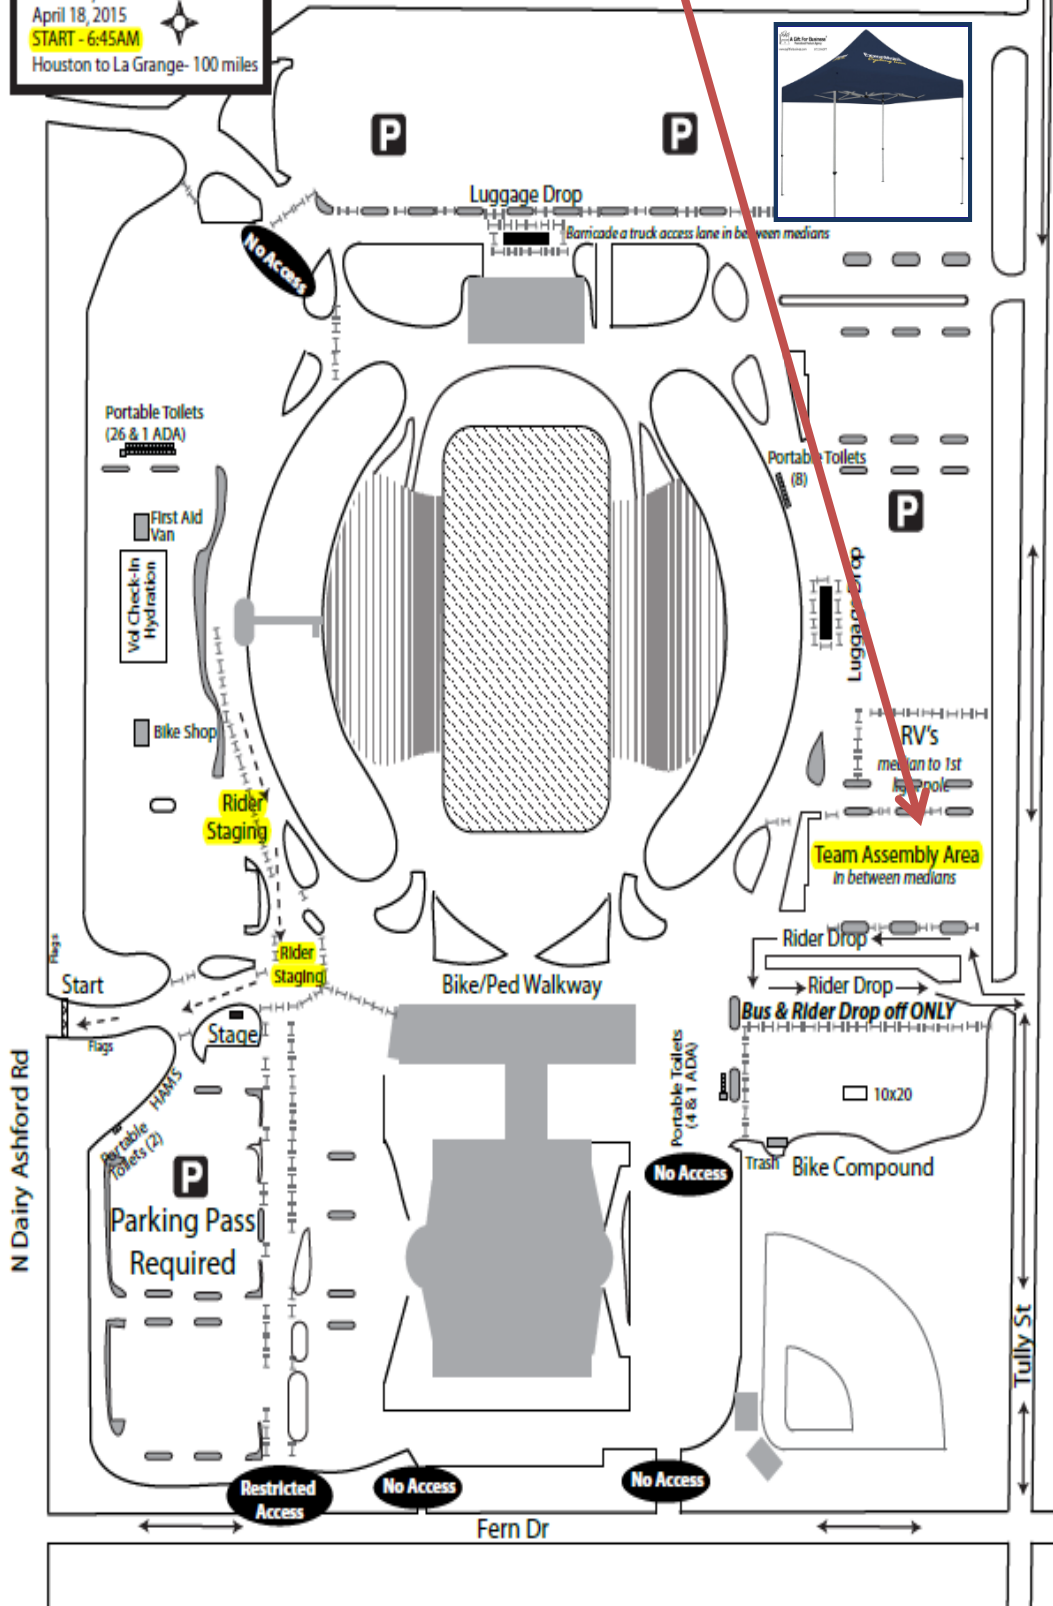

Tully Stadium  
 1050 N Dairy Ashford Rd  
 Houston, TX 77079  
 April 18, 2015  
**START - 6:45AM**  
 Houston to La Grange- 100 miles

Site Hours:  
 1-10pm Friday, April 17  
 5-9am Saturday, April 18  
 2-10pm Sunday, April 19

## Team Gathering Point

Look for our new Team Canopy

Barry Knoll Lane

N Dairy Ashford Rd

Tully St

Fern Dr