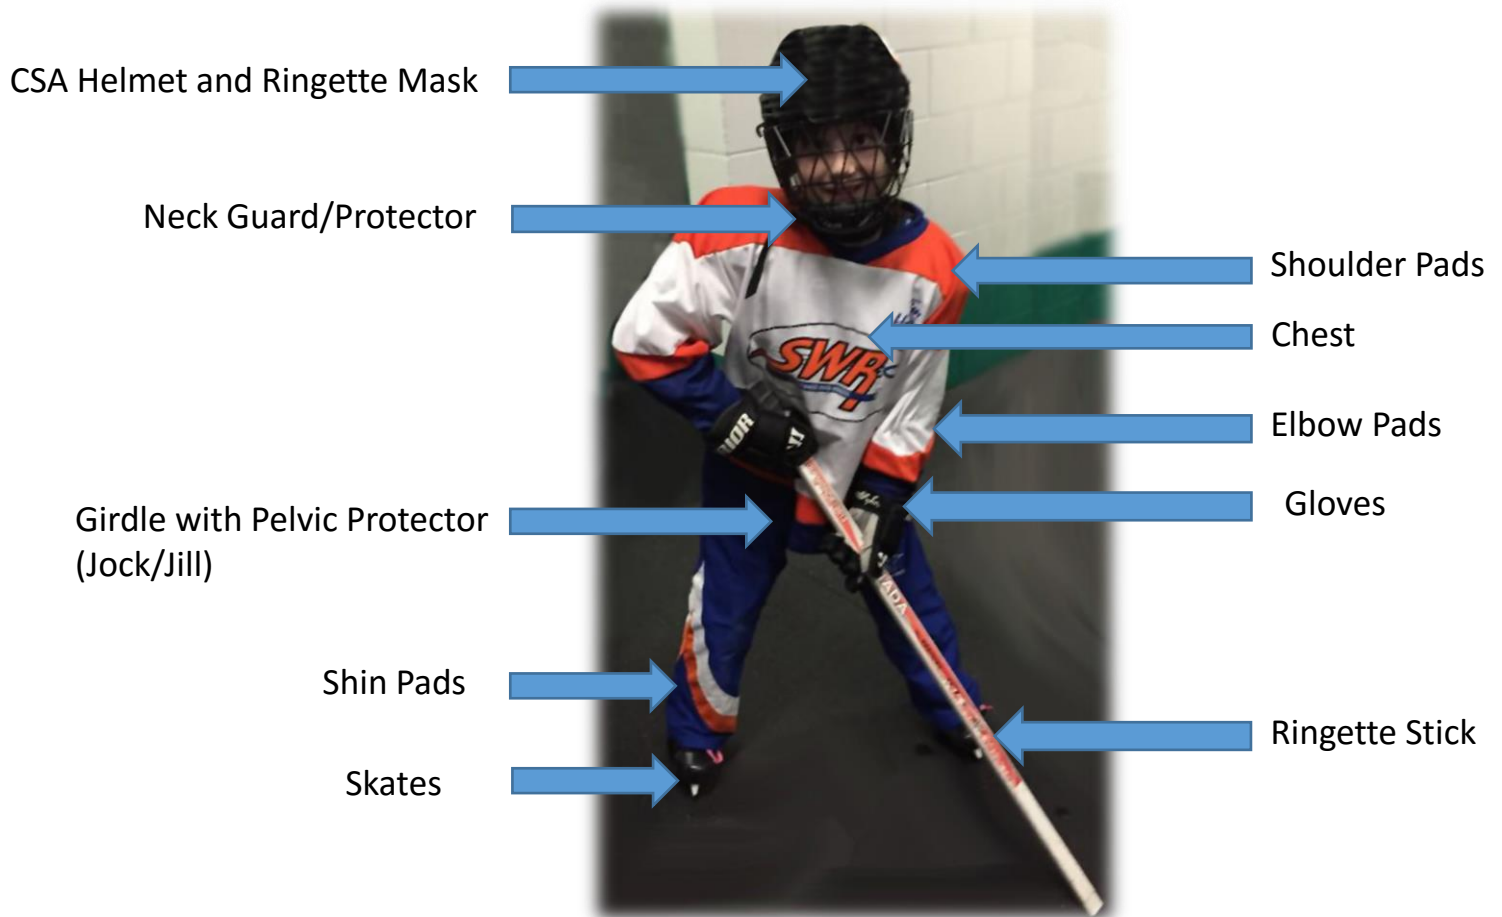

Player Equipment

Equipment List

- CSA Helmet and Ringette Mask
- Neck Guard/Protector
- Shoulder/Chest Protector
- Elbow Pads
- Girdle/Hockey Pants
- Pelvic Protector (Jock/Jill)
- Knee/Shin Pads
- Ringette Pants/Hockey Socks
- Skates
- Gloves
- Ringette Stick

Other Common Items

- Practice Jersey
- Mouth Guard
- Water Bottle
- Tape
- Skate Guards and Towel
- Hair Elastics
- Screw Driver

Note: Expiration dates on helmets must be observed; learn more from the [BC Ringette Association](#). For CSA Helmet guides, [click here](#).

Goalie helmet and face protector combination

There is currently one Ringette goalie helmet and mask combination approved by the Canadian Standards Association (CSA). The approved OTNY goalie helmet model is the OR2000 (in size JR and SR) with approved Type C face protector model OR01 (in size JR/SR).